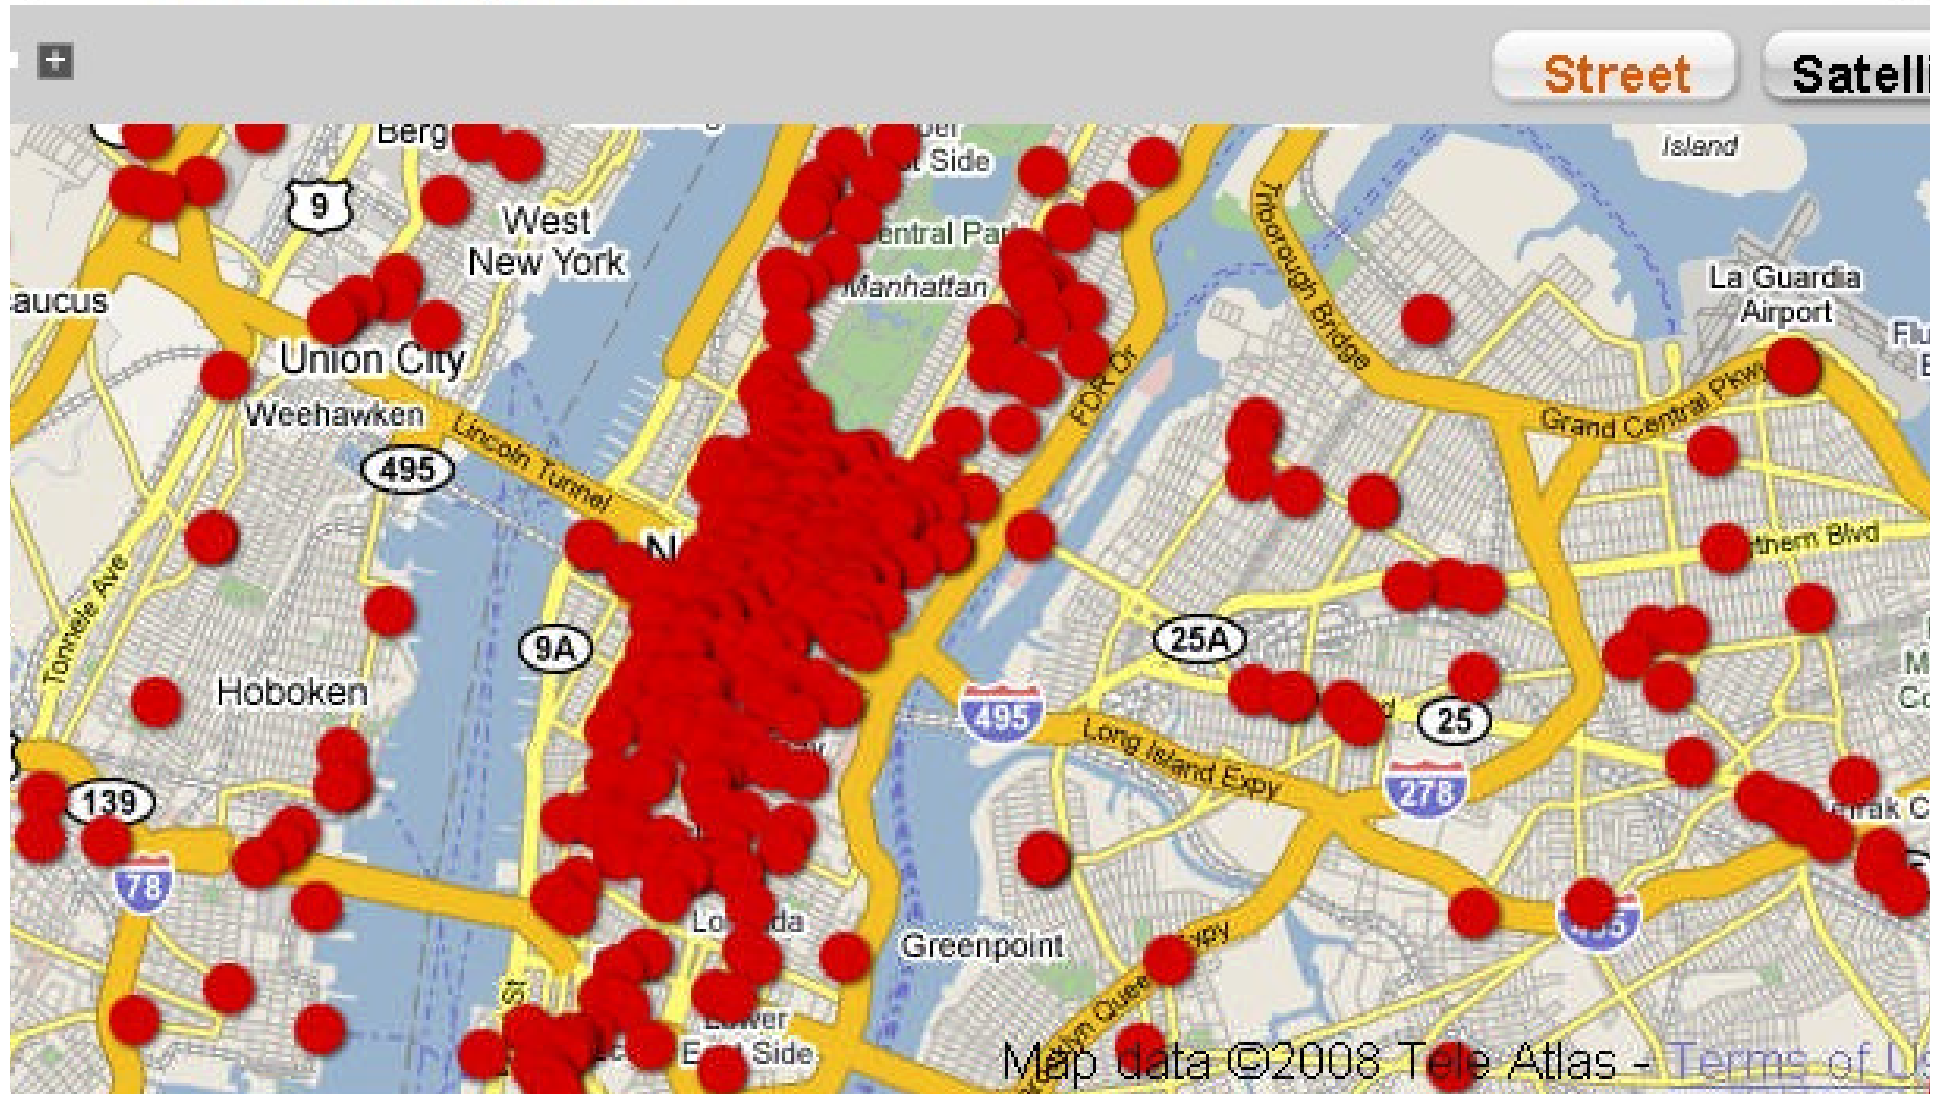

Up of all of Findbyclick

Sign