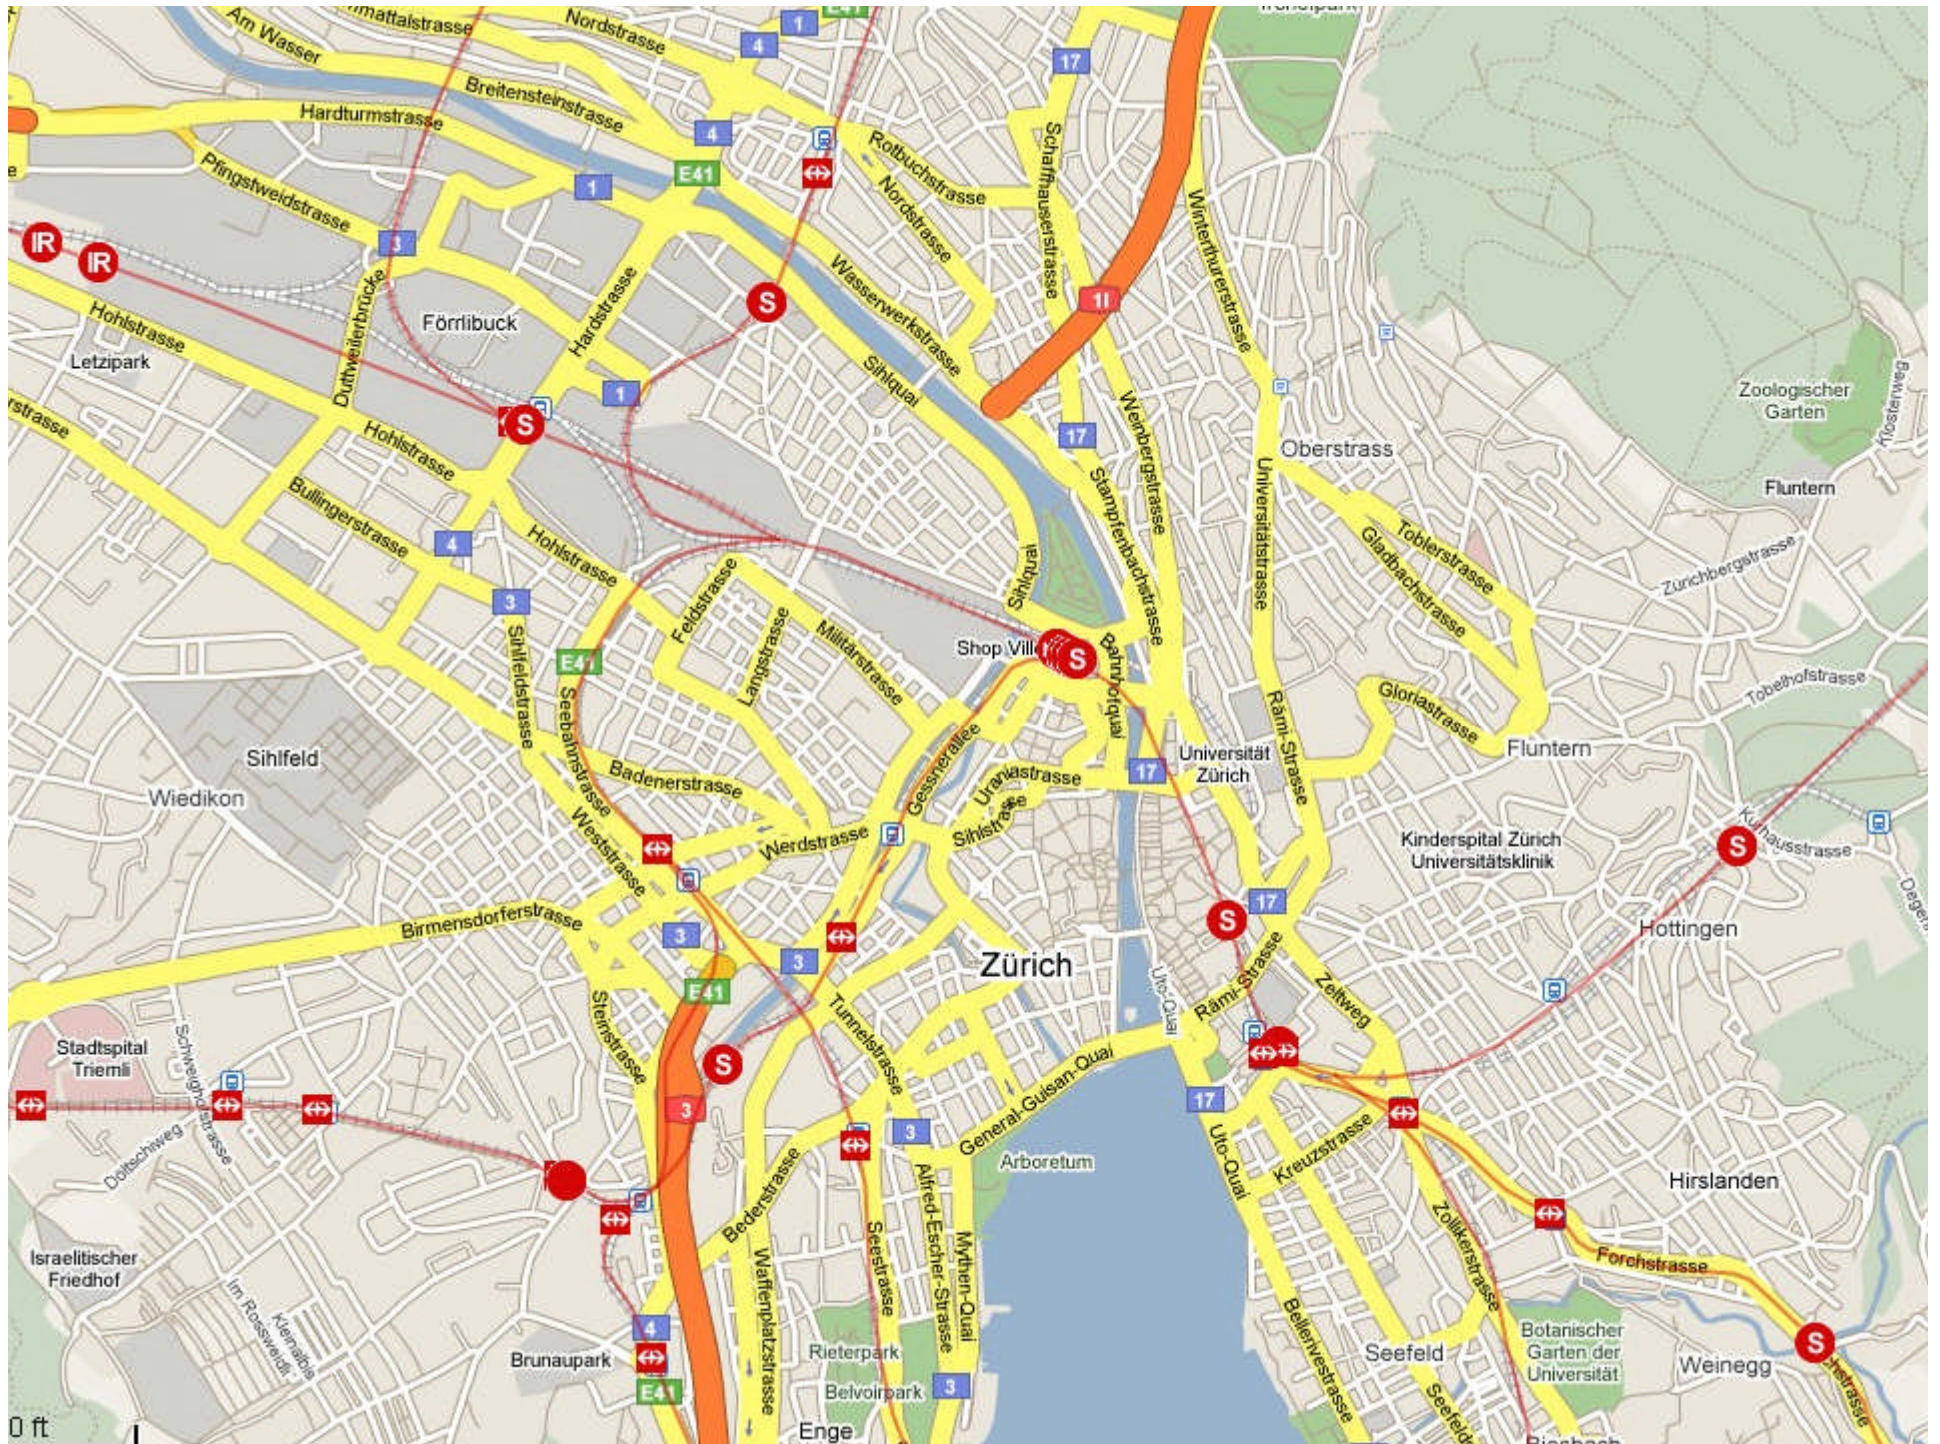

Enter an address or intersection.

Streets Containing BlockView™ Images

[Get Bookmark Link](#)

Mckinney St (both sides)

API S

What is the Google Maps API?

The Google Maps API lets you embed Google Maps in your own web pages with JavaScript. The API provides a number of utilities for manipulating maps (just like on the <http://maps.google.com> web page) and adding content to the map through a variety of services, allowing you to create robust maps applications on your website.

Powered by [craigslist](#) and [Google Maps](#)
(this site is in no way affiliated with craigslist or Google)

0 ft

popular

Google Maps Mania

15953 re
BY FEED

An unofficial Google Maps blog tracking the websites, mashups and tools being influenced by Google.