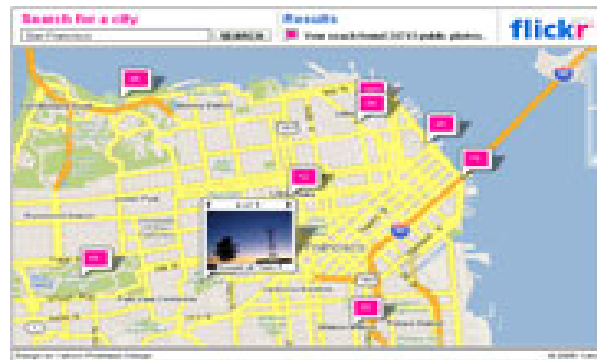

Yahoo! Maps Web Services - Introducing the Yahoo! Maps APIs

[Home](#)

[Application Gallery](#)

[del.icio.us](#)

Save, tag, and share your favorite sites

[Finance](#)

Get company news

[Flickr™](#)

Share photos with your friends

[HotJobs](#)

Find a great job

► [Maps](#)

Create rich embedded map applications and overlays

The New Family of Yahoo! Maps Web Services

The new [Yahoo! Maps](#) offers a powerful new way to experience and use maps. Tap into this beautiful new interface either using the free Flash® viewer from Macromedia® or display via [AJAX](#).

Yahoo! Maps also includes a rich set of APIs for both [Flash](#) and [AJAX](#) that enable you to use and publish maps on your web site or in your client application.

See the applications enabled by these APIs in our [Maps Application Gallery](#).