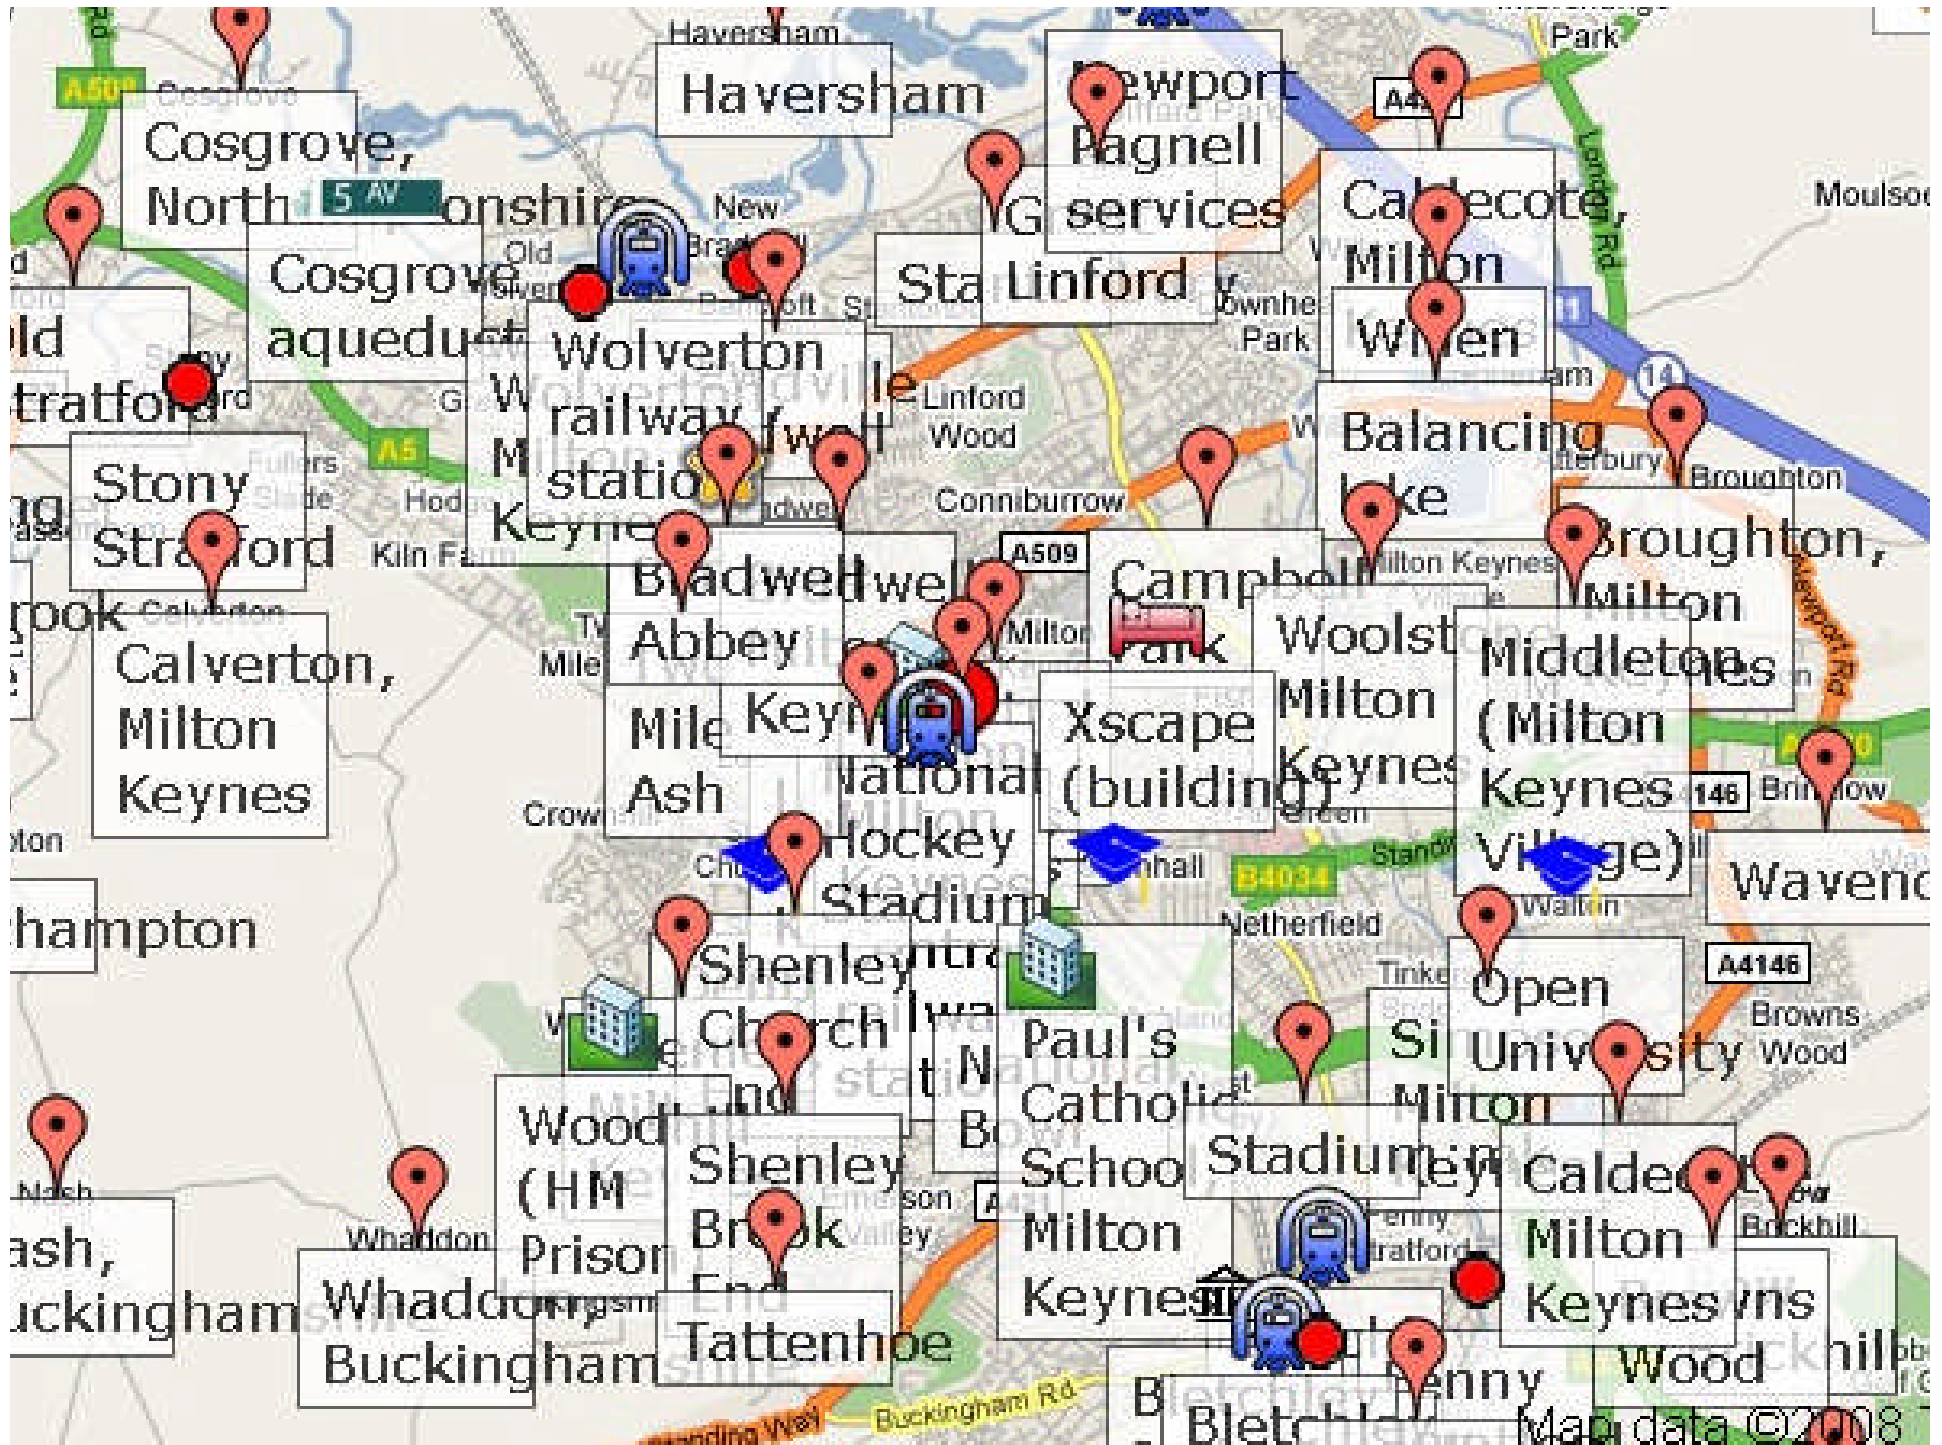

'My 20-hour battle through the snow'

Motorists have been stuck in lengthy jams

While motorists across Britain have been struggling in to work along icy roads, few have suffered as much as those stuck on the M11 in Cambridgeshire.

TALKING POINT

Snow storm
Your

Where ?

Endangered areas?
Access paths?

- Selection
- Representation
- Personalisation

The easiest way to find interesting places, add new ones and share maps with your friends.

Up of all of Findbyclick

Sign

SWING USE CASE 3

NEW INFRASTRUCTURE SIMULATION

How does it work ?

The third use case builds on the experience from the use case 1 and 2 scenarios. With similar steps as in use case 2, this time the produced map integrates further information from known and unknown services, concerning road networks and aggregate transportation between quarry and consumption locations. Further, a service is implemented that allows ranking quarry locations, based on the map.

Map Layers

- Geologies
 - Rank 4
 - Rank 3
 - Rank 2
 - Rank 1
 - Rank 0
- Regions
 - Régions
- Exploitations
 - Existing Quarry
 - Sable

lon: -0.28 lat: 49.29

Extreme Tagging Systems (ETS)

- Tagging the tags
- Lightweight semantics
- Grounded in a theory