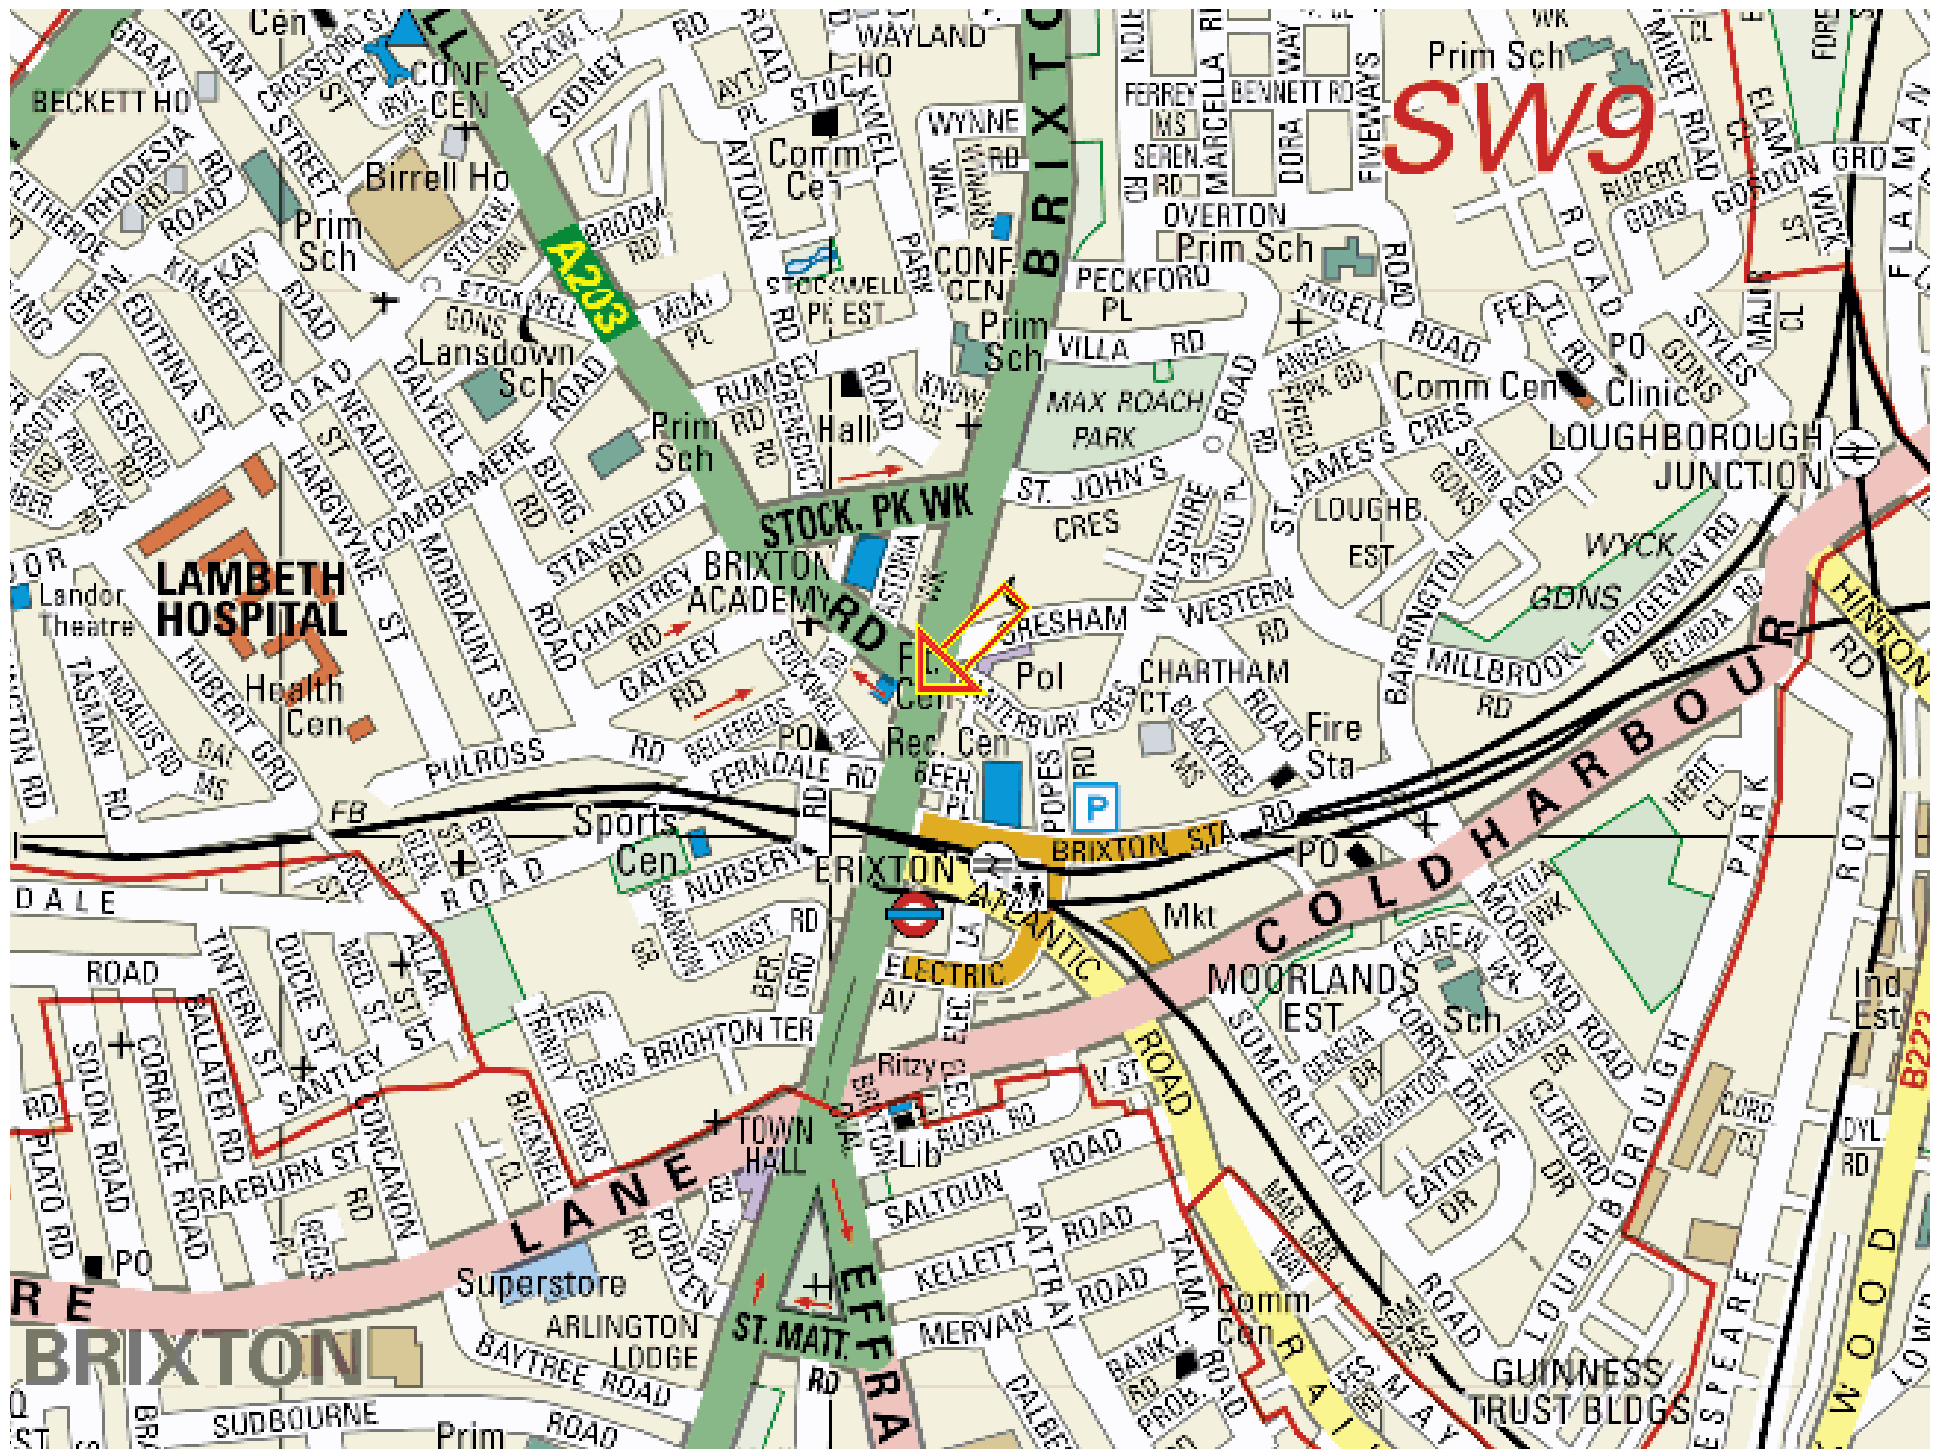

From
Old web Maps
to
Semantic Geo-mashups

A Position Statement @ Geows'09

Vlad Tanasescu and Dumitru Roman

Feb 2, 2009
Cancun, Mexico

(old) web Maps

New web Maps

Navigation

+

Enter an address or intersection.

Streets Containing BlockView™ Images

[Get Bookmark Link](#)

Mckinney St (both sides)

API S

What is the Google Maps API?

The Google Maps API lets you embed Google Maps in your own web pages with JavaScript. The API provides a number of utilities for manipulating maps (just like on the <http://maps.google.com> web page) and adding content to the map through a variety of services, allowing you to create robust maps applications on your website.